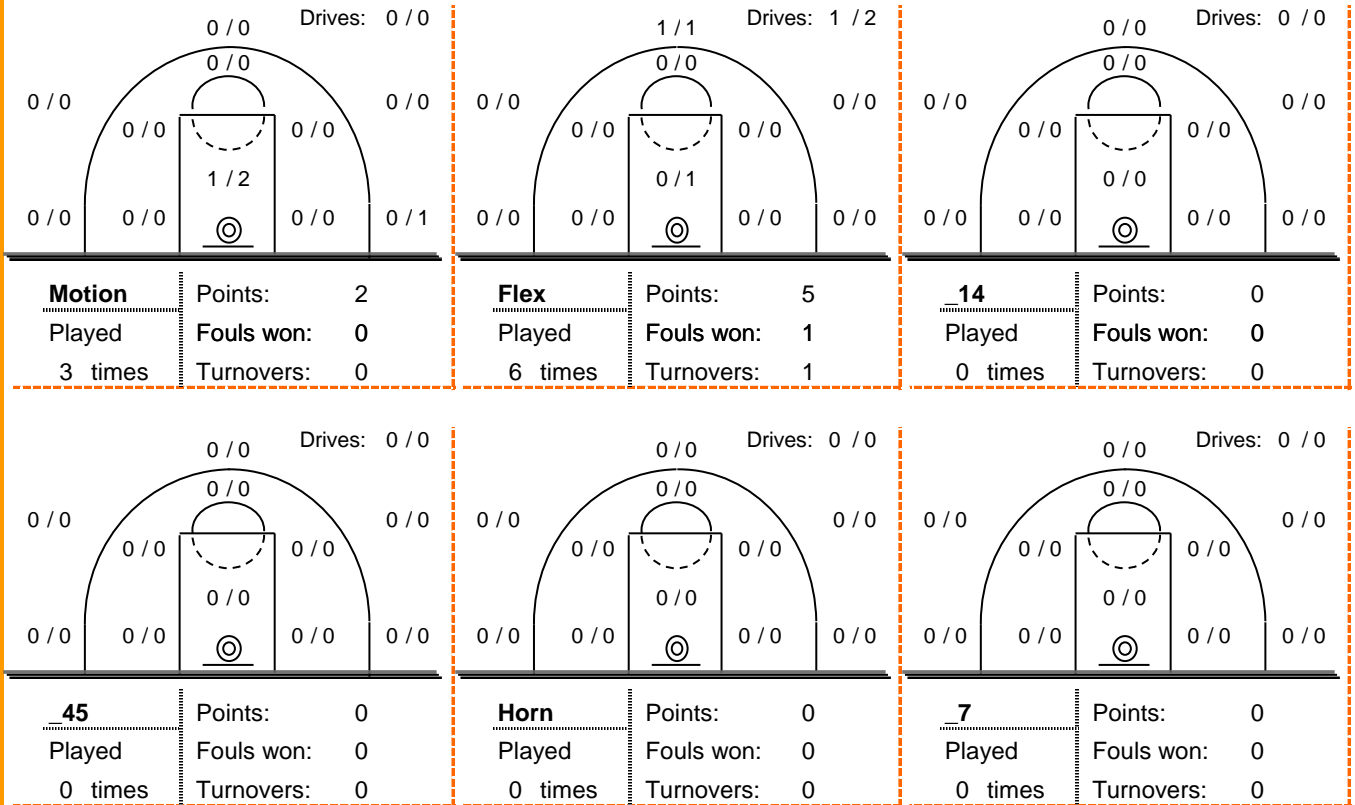

Offense Analysis

Play performance: