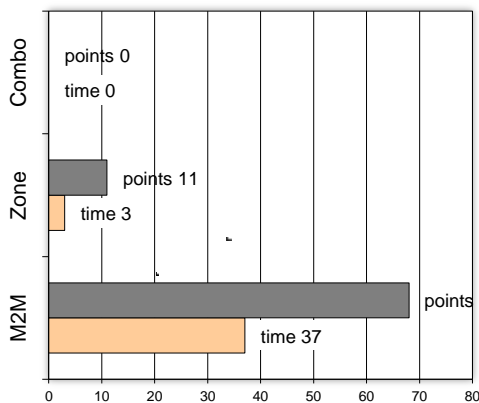

Against Defense Types:

Turnovers:

Fast breaks: